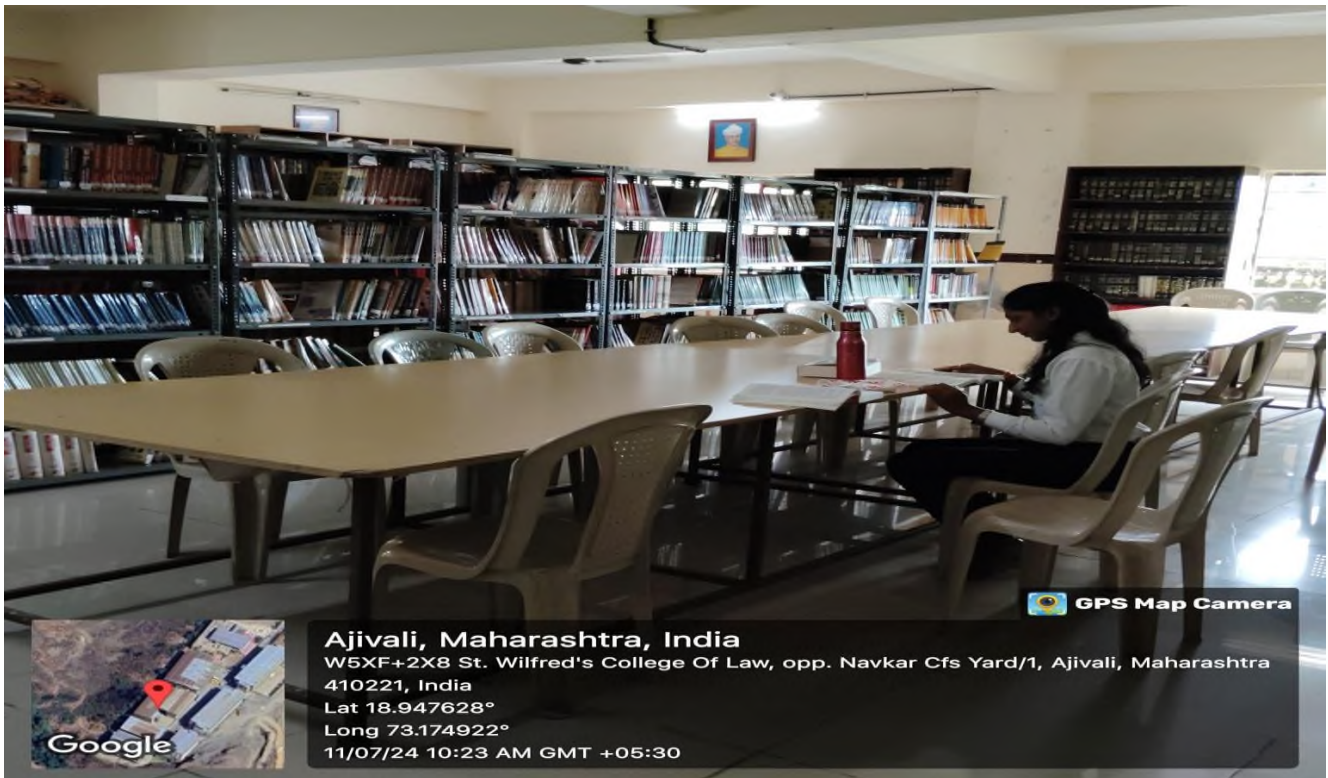

St. Wilfred's College of Law

Affiliated to Mumbai University

Near Shedung Toll Plaza, Old Mumbai-Pune Highway, Panvel, Dist Raigad, Navi Mumbai-410206

Video Production Studio: It is a futuristic studio set up to provide hands-on learning experience in video production, facilitate news bulletins, interviews, and discussions for television programs by students of the Department of Journalism and Mass Communication. The Studio has a multi-camera setup with two advanced HD video cameras for online editing and Apple Macintosh editing systems with Final Cut Pro editing software for offline editing. It also facilitates the recording of lectures for the development of MOOCs.

Career Counselling & Development Cell: The Cell works towards providing career guidance to university students.

Anti-ragging cell: The anti-ragging cell is responsible for creating awareness among students about the negative impact of ragging and the severe consequences that can result from such behavior. The cell also provides a mechanism for students to report incidents of ragging anonymously and ensures that appropriate action is taken against the perpetrators.

Communication skills development: The students are provided training on soft skill development by internal and external experts. Recently we Launched ACCEPT program.

Health and hygiene: A water Treatment Plant has been established in the institute to neutralize the hard chemicals in water. Aqua guard facility available for drinking water. Floor areas, toilets, washrooms, etc., are properly cleaned using appropriate cleanser.

Playground – The playground with lush green grass is available in the institute campus. It is surrounded by green trees. Provision for seating of the audience is made around its boundary.

PRINCIPAL
ST. WILFRED'S COLLEGE OF LAW
SHEDUNG-PANVEL 410206

Where the mind is without fear! where the head is held high!